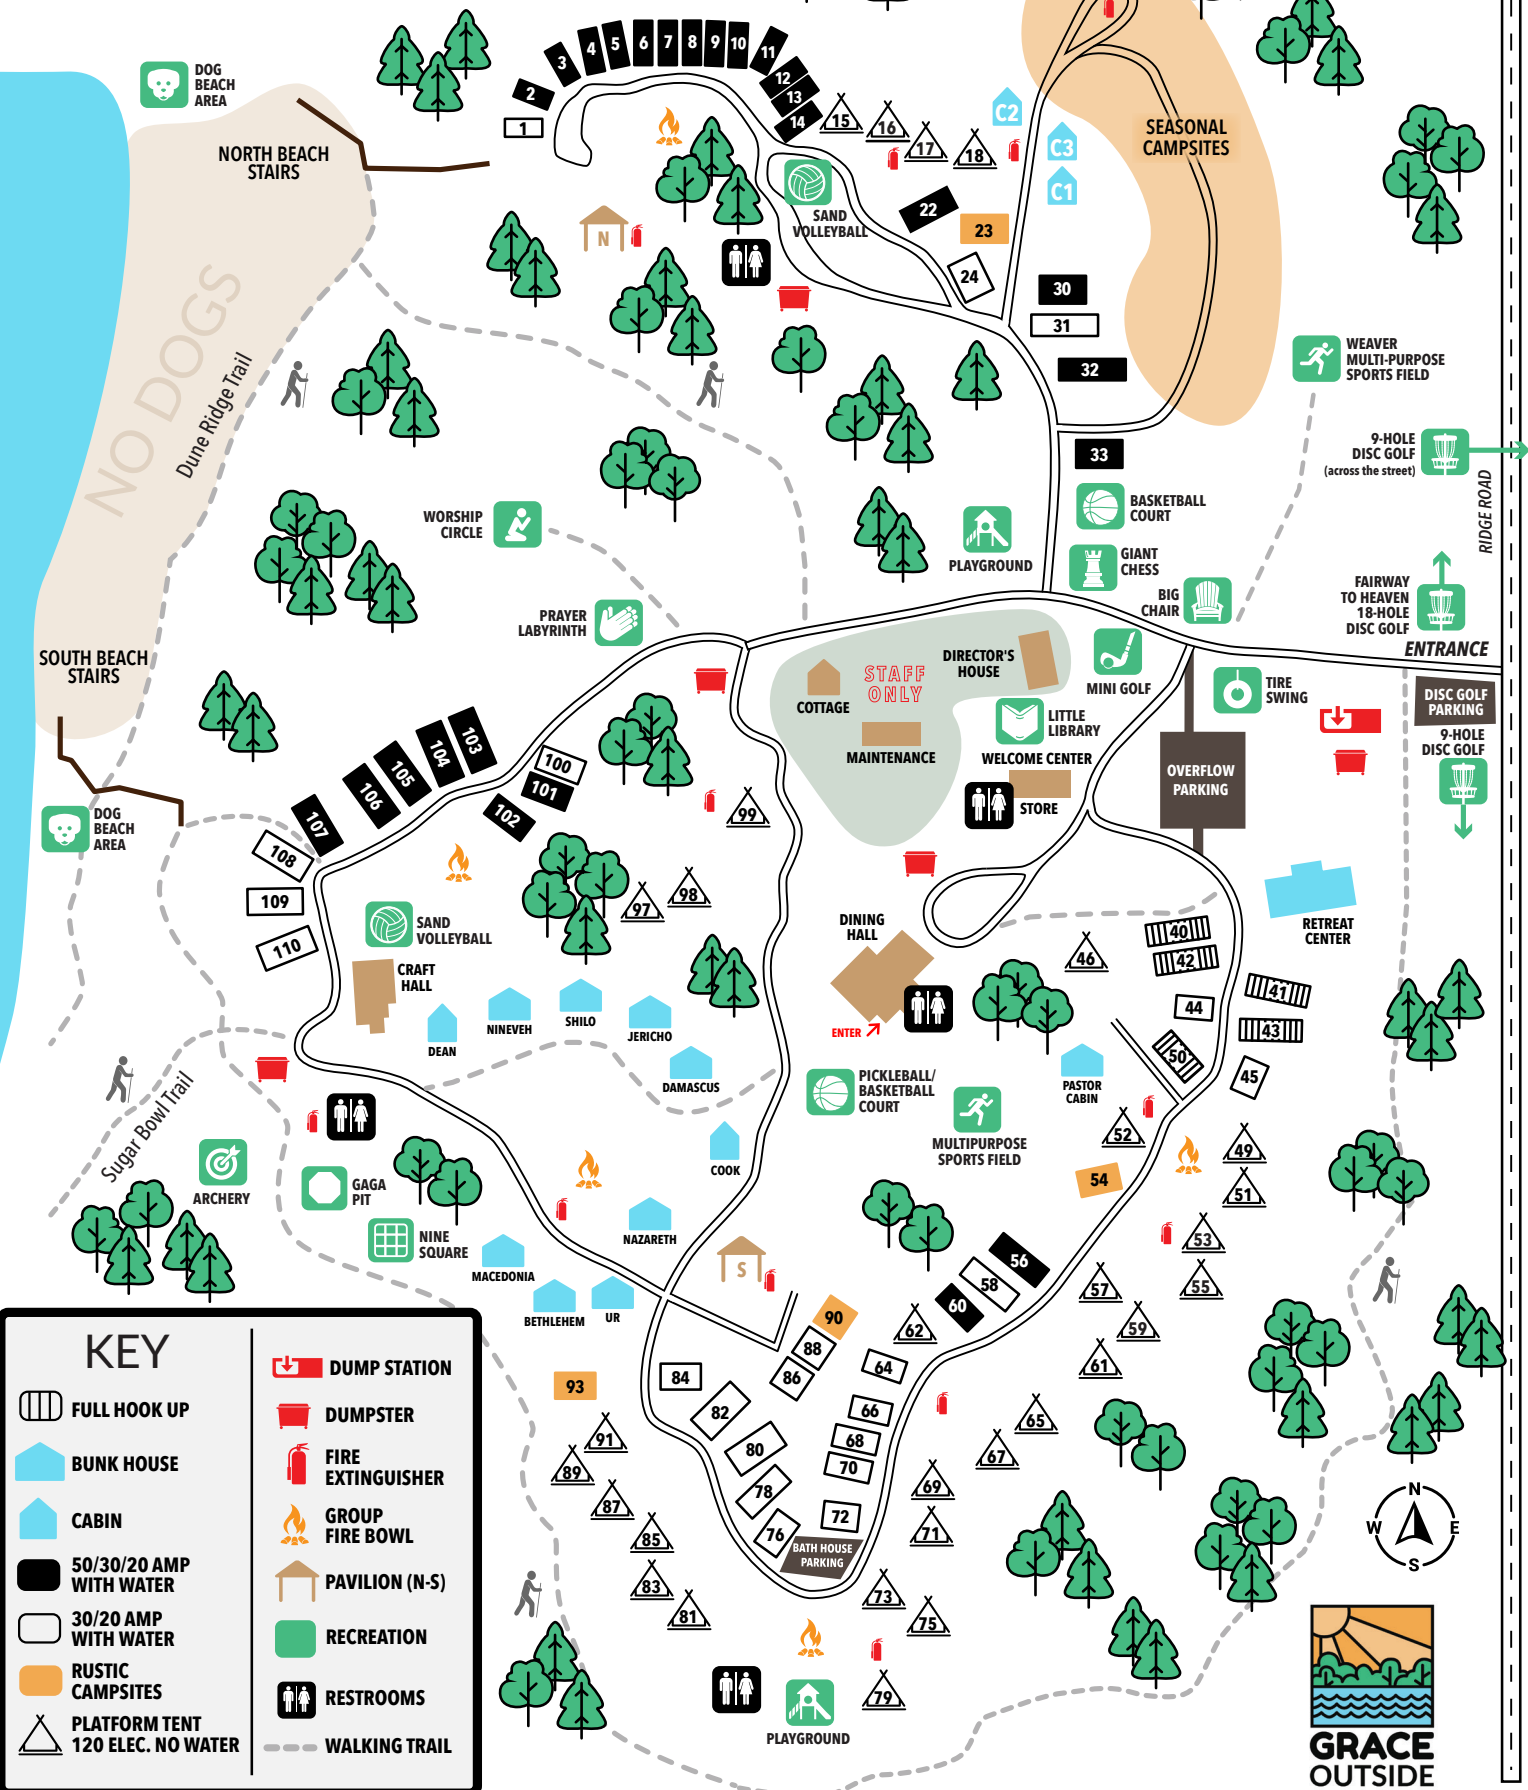

LAKE MICHIGAN family campground

5807 Ridge Road Pentwater, MI 49449

231-869-5627 Office

info@lakemichigancamp.org

www.lakemichigancamp.org

KEY

	FULL HOOK UP		DUMP STATION
	BUNK HOUSE		DUMPSTER
	CABIN		FIRE EXTINGUISHER
	50/30/20 AMP WITH WATER		GROUP FIRE BOWL
	30/20 AMP WITH WATER		PAVILION (N-S)
	RUSTIC CAMPSITES		RECREATION
	PLATFORM TENT 120 ELEC. NO WATER		RESTROOMS
			WALKING TRAIL